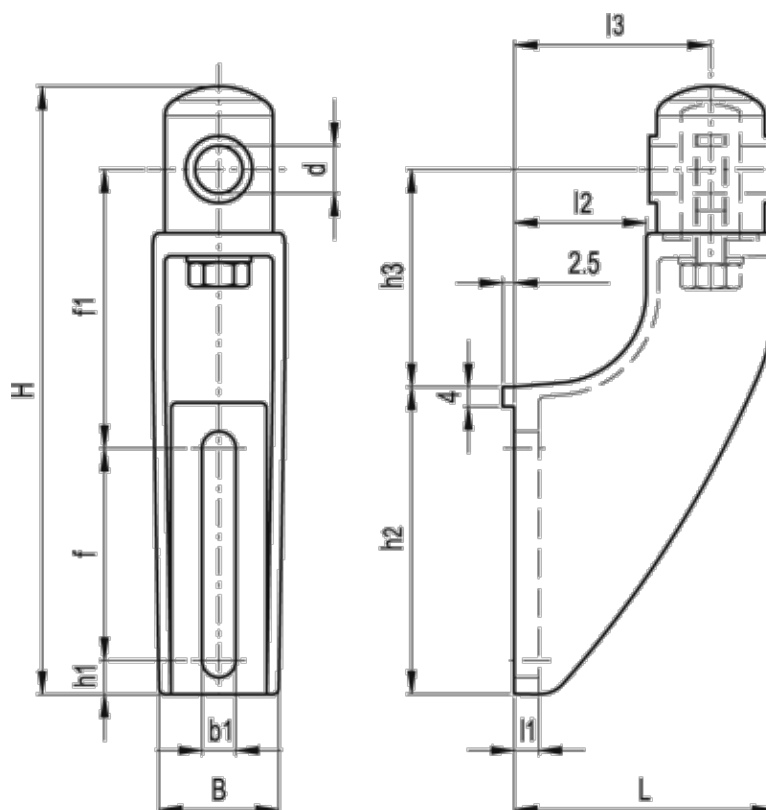

Data Sheet

Article number: 2310419761

Description: E+G Guide rail bracket
SPR.14-A

Measures

B = 37	h3 = 60
b1 = 11	L = 70
d = 14	l1 = 8
f = 42	l2 = 30
f1 = 78	l3 = 50
H = 158	Weight (g) = 175
h1 = 15	
h2 = 76	